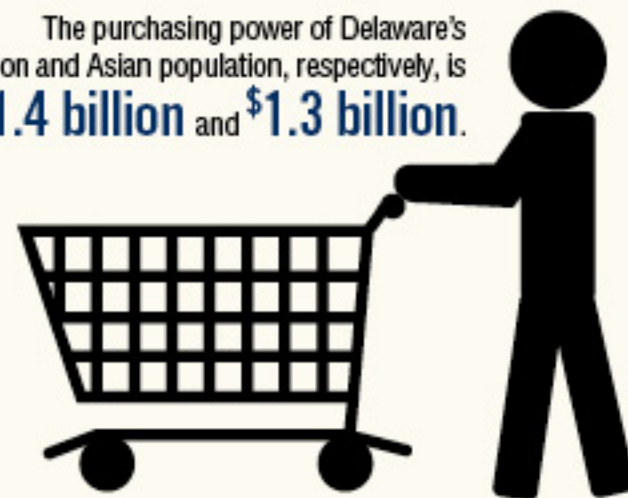

The number of immigrants with a college degree increased **71.6%** over the last decade

Asian-owned businesses in Delaware have sales and receipts of **\$1.3 billion**.

Latino-owned businesses in Delaware have sales and receipts of **\$339.9 million**.

Immigrants are **10.2%** of the state's workforce. **4.5%** of the workforce is unauthorized.

The purchasing power of Delaware's Latino population and Asian population, respectively, is **\$1.4 billion** and **\$1.3 billion**.