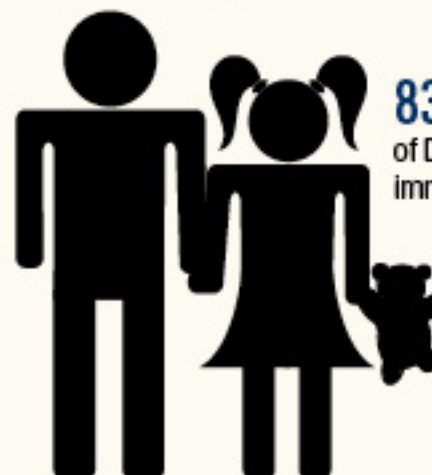

NEW AMERICANS IN DELAWARE

8% of Delawareans are foreign born.

11.3% of Delawareans are Latino or Asian.

46.6% of immigrants in the state are eligible to vote.

5.8% of registered voters are New Americans.

Delaware has 3,005 foreign students who contribute **\$76.4 million** to the state economy.

The number of immigrants with a college degree increased **71.6%** over the last decade

Asian-owned businesses in Delaware have sales and receipts of **\$1.3 billion**.

Latino-owned businesses in Delaware have sales and receipts of **\$339.9 million**.

Immigrants are **10.2%** of the state's workforce. **4.5%** of the workforce is unauthorized.

The purchasing power of Delaware's Latino population and Asian population, respectively, is **\$1.4 billion** and **\$1.3 billion**.

83.9% of Delaware's children with immigrant parents are U.S. citizens.

88.7% of children with immigrant parents are English proficient.

DID YOU KNOW? Delaware would lose **\$949 million** in economic activity if unauthorized immigrants were removed.